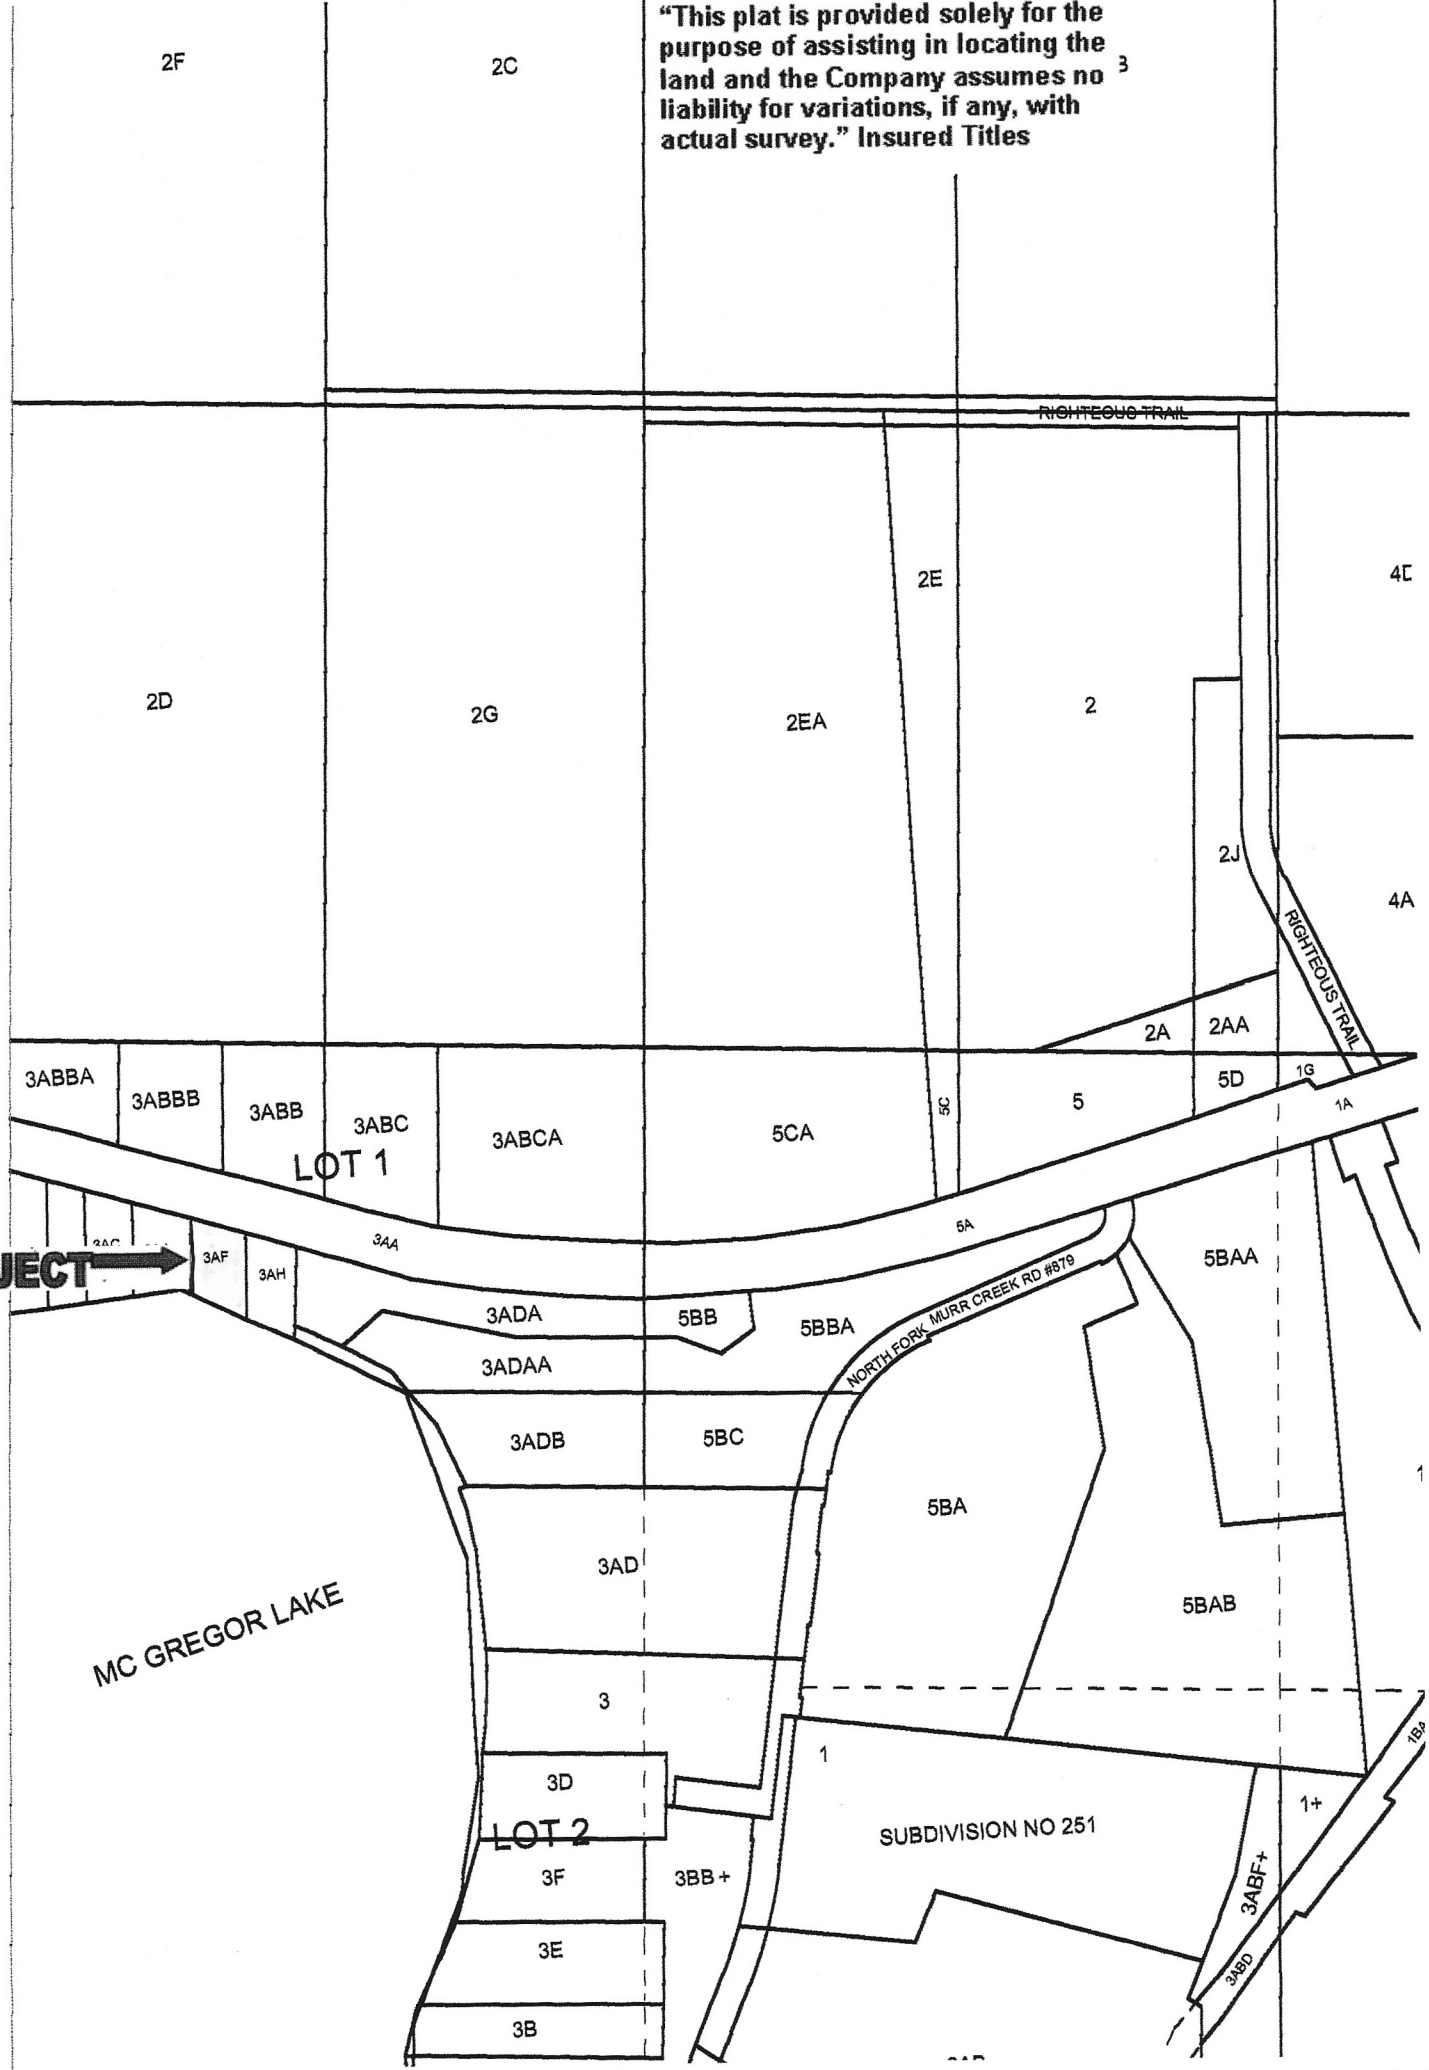

"This plat is provided solely for the purpose of assisting in locating the land and the Company assumes no liability for variations, if any, with actual survey." Insured Titles

**SUBJECT** →

MC GREGOR LAKE

LOT 1

LOT 2

SUBDIVISION NO 251

NORTH FORK MURR CREEK RD #879

RIGHTEOUS TRAIL

RIGHTEOUS TRAIL